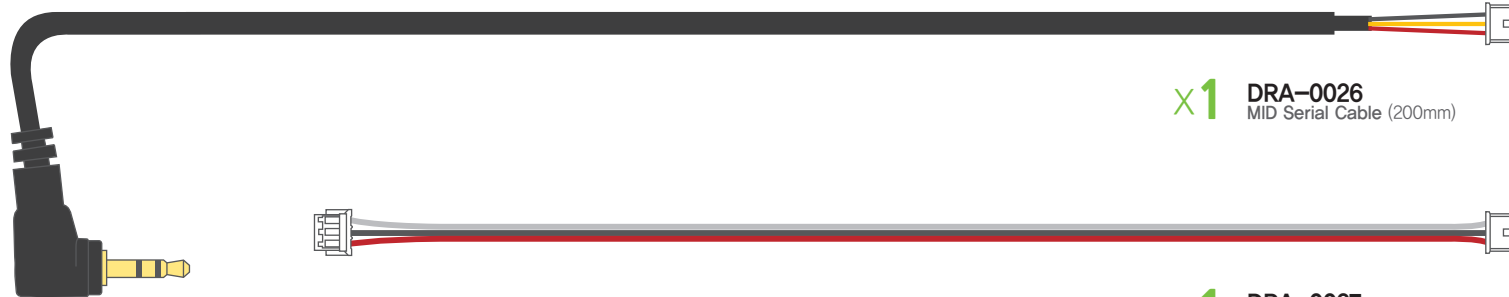

X5 DRA-0021
PSD Harness 3pin (200mm)

X1 DRA-0022
IR Harness 5pin (150mm)

X1 DRA-0023
Power Connection

X1 DRA-0024
IR Distance Harness

X1 DRA-0025
MID Serial Cable (130mm)

X1 DRA-0026
MID Serial Cable (200mm)